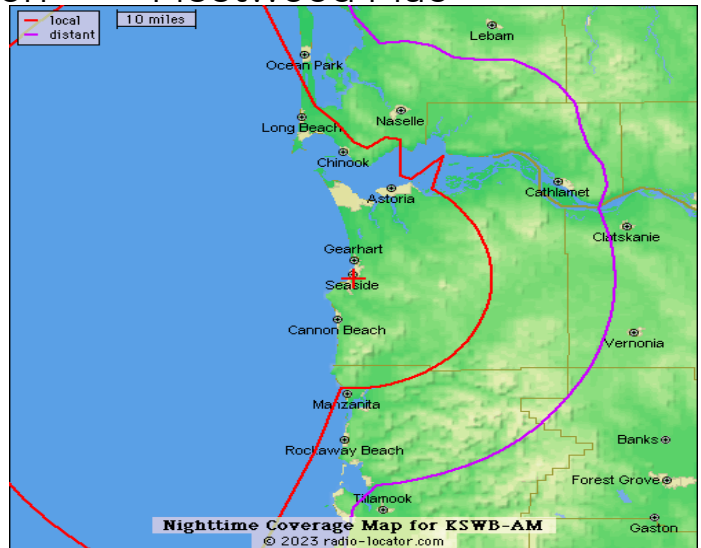

Jacobs Radio

Your Local **Edge** In Advertising

503.739.7625/info@jacobsradiollc.com