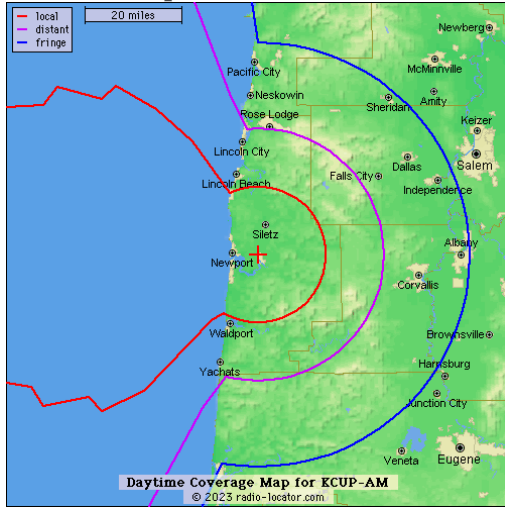

NEWPORT **NOW** HAS A SPORTS STATION!

1230 ESPN Radio KCUP **“The Cup”** launched August 3, 2023 serving the Newport, Depoe Bay region of Lincoln County, Oregon with non-stop sports, commentary, scores and highlights.

SIGNAL COVERAGE CENSUS

TARGET DEMOGRAPHIC

- Total Population: 14,000+

SPORTSCENTER